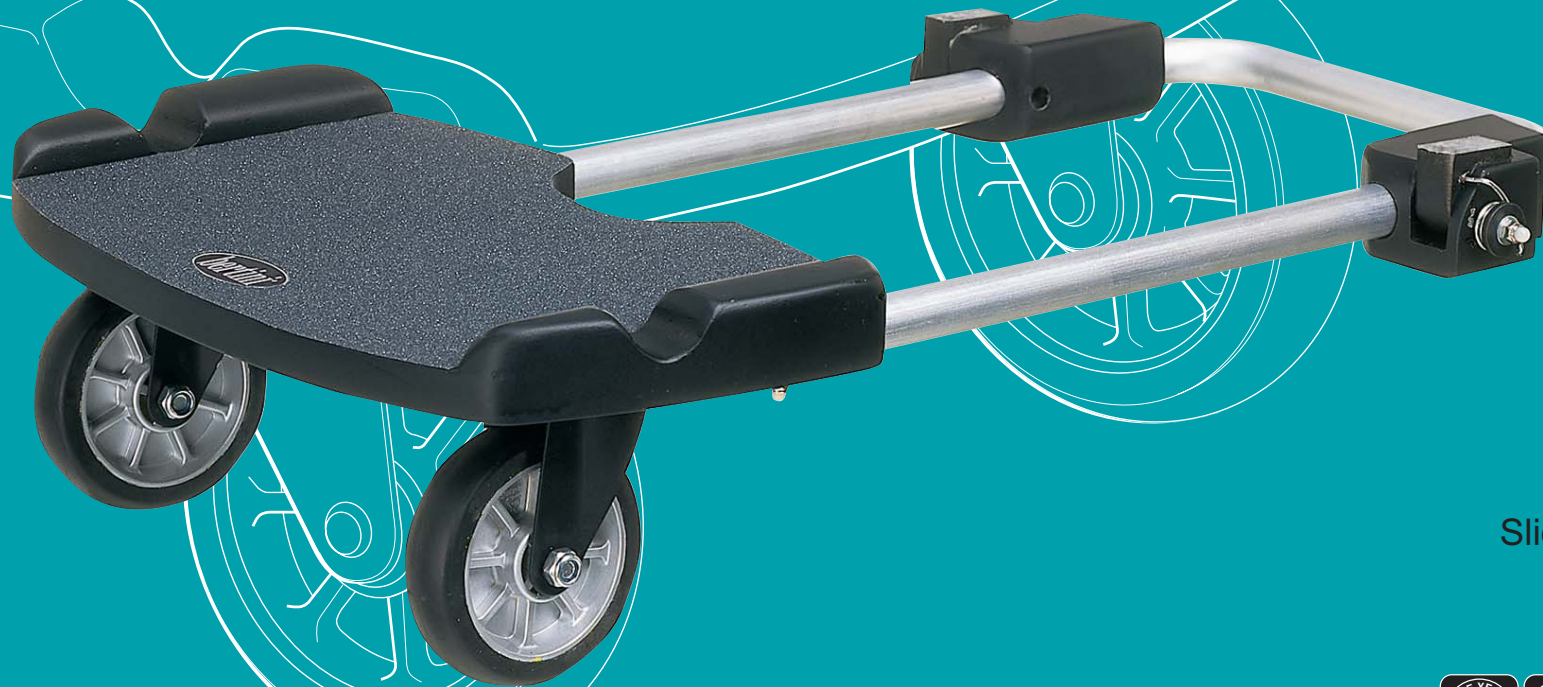

bertini®

X series TODDLER BOARD

X4 Lite

FEATURES

- Easy to clip on & off
- Slides under stroller frame
- Folds on stroller
- Fits X4 Lite only

www.bertini.com.au

ITEM # 005495

Other accessories available: X series Nappy Bag, X series Sheepskin Insert, X series Sunshade, X series Toddler Seat (X4 Lite only), X series Stroller Play Tray

Only complies with standard when used in conjunction with X4 Lite